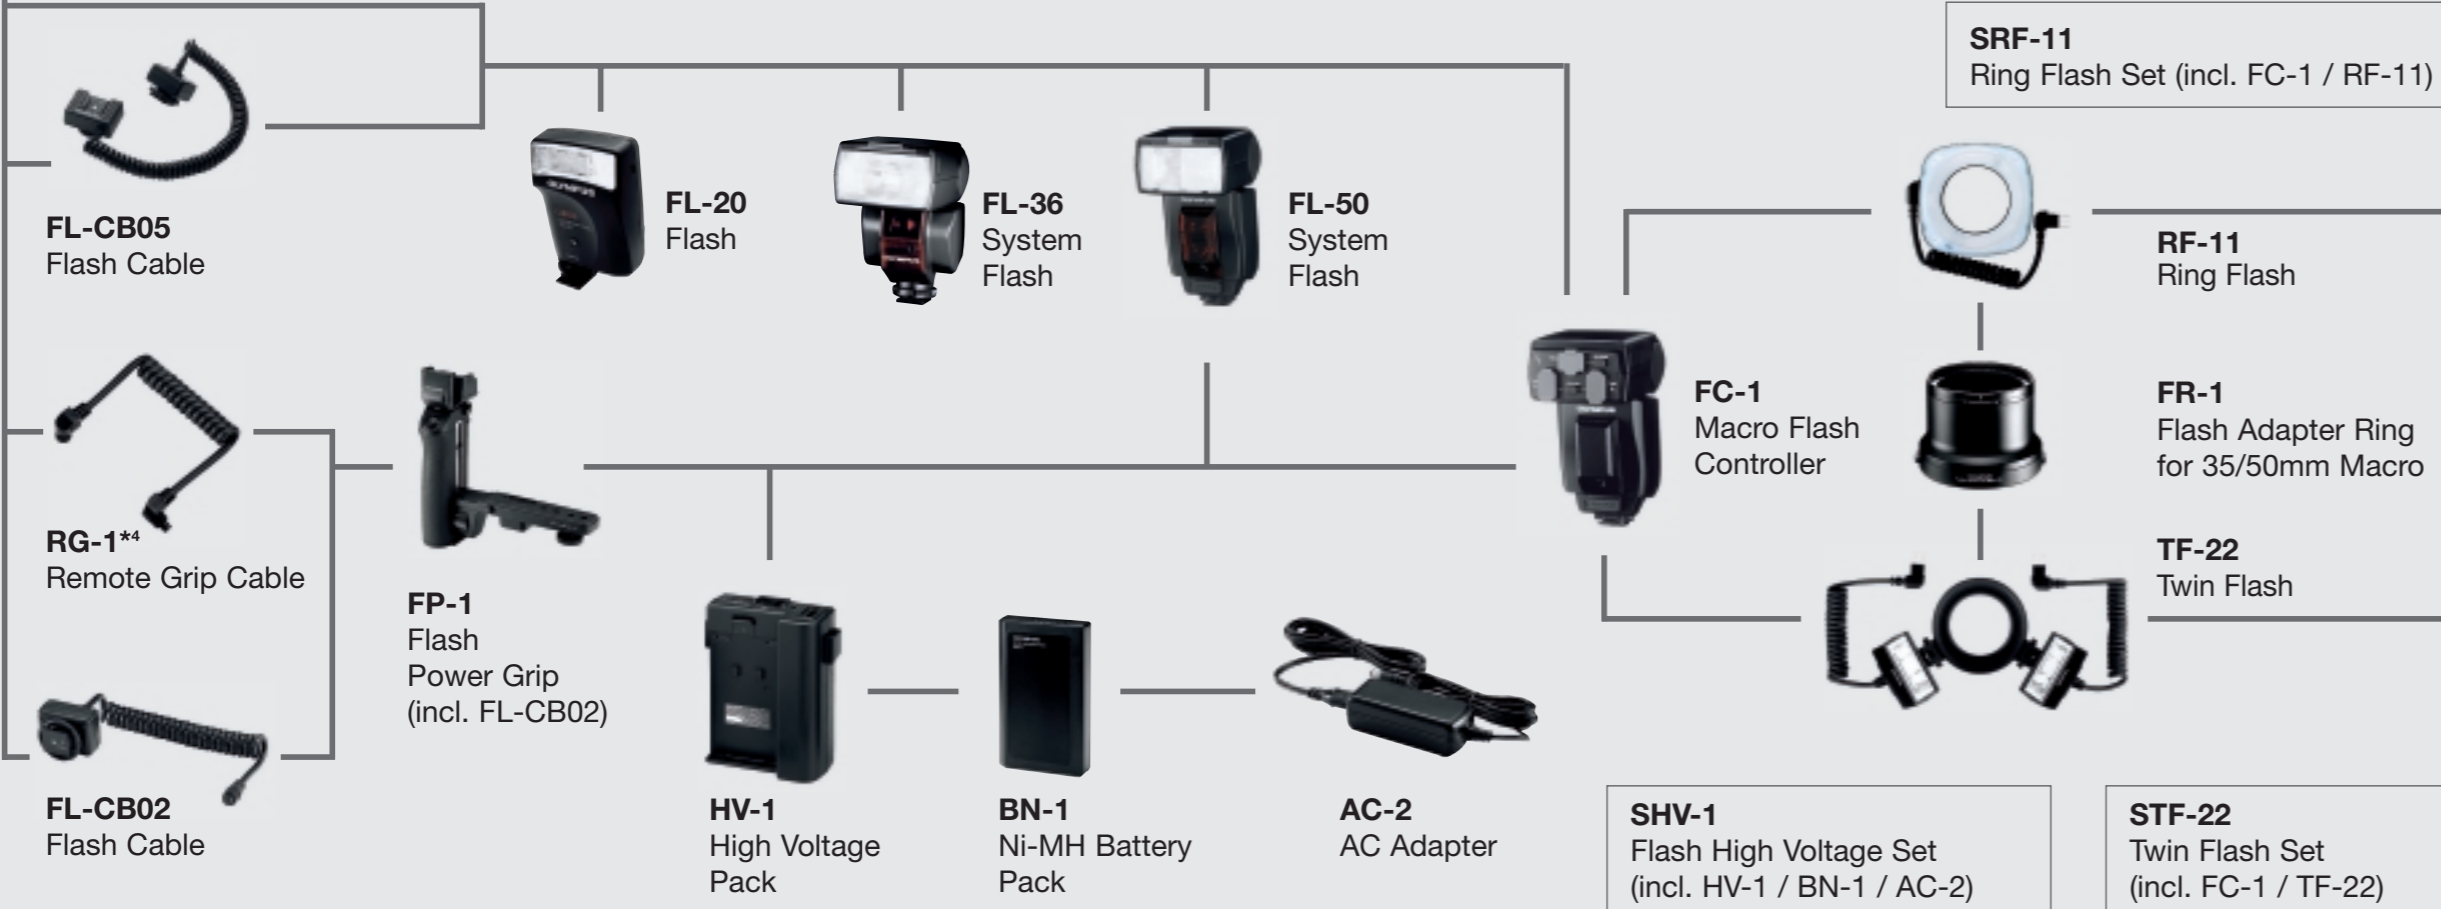

FS-1/FS-2
FocusingScreen
for E-1

E-System Bag

System Bag Compact

RM-1
Remote Control

RM-CB1*3
Remote Cable
*3 not for E-500, E-330

PT-E02
Underwater Case
(only for E-330)

Hot Shoe

**E-500 & E-330 no release via FP-1