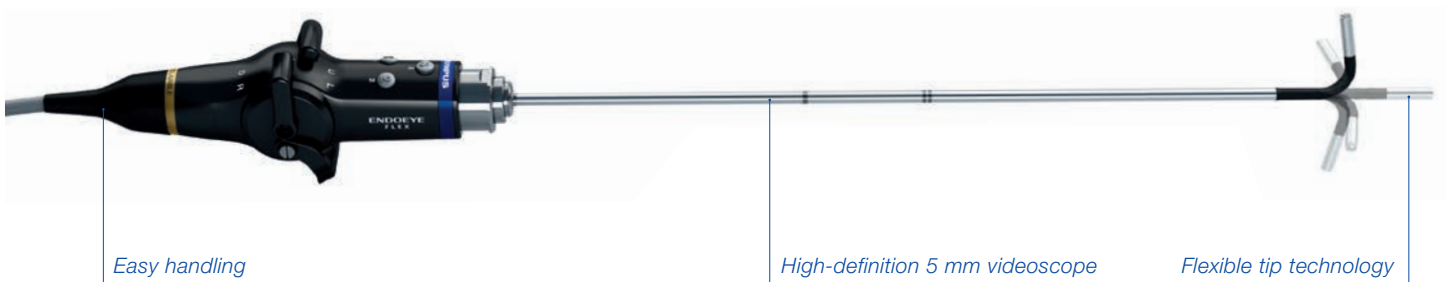

Focus-free

Advanced optical design provides greater depth of field, eliminating any need for manual focusing.

Fog-free

The unique heating function on the tip of the scope prevents the endoscopic view from fogging. Instead of wiping the scope before and during the procedure, this feature maintains a fog-free view from start to finish.

Customer benefits

- Easy to use
- High-performance imaging
- Cost-effectiveness
- High-performance handling

ENDO EYE FLEX view

Conventional scope view

Focus-free view

Easy handling

High-definition 5 mm videoscope

Flexible tip technology

Technical specifications

Videoscopes and Camera heads					
	ENDOEYE FLEX 5	ENDOEYE 5 (0° or 30°)	ENDOEYE FLEX 10	ENDOEYE 10 (0° or 30°)	Camera head CH-S190-XZ
Outer diameter	5.4 mm	5.4 mm	10 mm	10 mm	
HDTV	YES	YES	YES	YES	YES
Bright NBI	YES	YES	YES	YES	YES
CCD	Mono-CCD	Mono-CCD	Multi-CCD	Multi-CCD	Multi-CCD
CCD on the tip	YES	YES	YES	YES	NO
Four-way angulation of the tip	YES	NO	YES	NO	NO
All-in-one design	YES	YES	YES	YES	NO
Autofocus (focus-free)	YES	YES	YES	YES	NO
Fog-free	NO	NO	YES	YES	NO
Optical zoom	NO	NO	NO	NO	YES (0.9–1.8)
Autoclavable	YES	YES	YES	YES	YES
Remote buttons	3	3	3	3	3
Weight	290 g	310 g	420 g	310 g	340 g