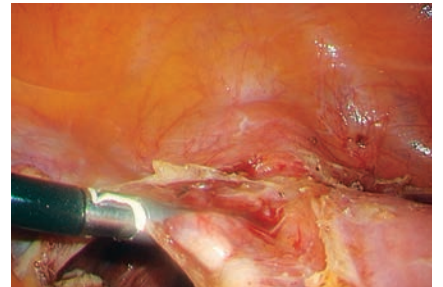

5 mm HD

The world's first autoclavable 5 mm HD deflectable videoscope. The advanced chip-on-the-tip technology delivers brighter and clearer images.

ENDOEYE FLEX

Four-way angulation (100 degrees) of the tip allows an excellent view of the tip of the energy device for optimal control.

Focus-free

Advanced optical design provides greater depth of field, eliminating any need for manual focusing.

Fog-free

The unique heating function on the tip of the scope prevents the endoscopic view from fogging. Instead of wiping the scope before and during the procedure, this feature maintains a fog-free view from start to finish.

Customer benefits

- Easy to use
- High-performance imaging
- Cost-effectiveness
- High-performance handling

ENDO EYE FLEX view

Conventional scope view

Focus-free view

Easy handling

High-definition 5 mm videoscope

Flexible tip technology

Technical specifications

Videoscopes and Camera heads					
	ENDOEYE FLEX 5	ENDOEYE 5 (0° or 30°)	ENDOEYE FLEX 10	ENDOEYE 10 (0° or 30°)	Camera head CH-S190-XZ
Outer diameter	5.4 mm	5.4 mm	10 mm	10 mm	
HDTV	YES	YES	YES	YES	YES
Bright NBI	YES	YES	YES	YES	YES
CCD	Mono-CCD	Mono-CCD	Multi-CCD	Multi-CCD	Multi-CCD
CCD on the tip	YES	YES	YES	YES	NO
Four-way angulation of the tip	YES	NO	YES	NO	NO
All-in-one design	YES	YES	YES	YES	NO
Autofocus (focus-free)	YES	YES	YES	YES	NO
Fog-free	NO	NO	YES	YES	NO
Optical zoom	NO	NO	NO	NO	YES (0.9–1.8)
Autoclavable	YES	YES	YES	YES	YES
Remote buttons	3	3	3	3	3
Weight	290 g	310 g	420 g	310 g	340 g