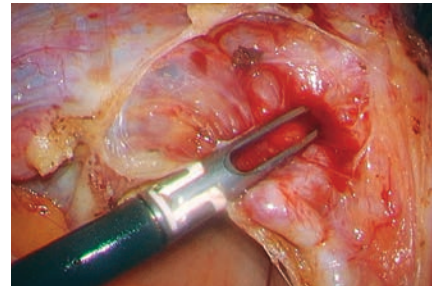

5 mm HD

The world's first autoclavable 5 mm HD deflectable videoscope. The advanced chip-on-the-tip technology delivers brighter and clearer images.

ENDOEYE FLEX

Four-way angulation (100 degrees) of the tip allows an excellent view of the tip of the energy device for optimal control.

Focus-free

Advanced optical design provides greater depth of field, eliminating any need for manual focusing.

Fog-free

The unique heating function on the tip of the scope prevents the endoscopic view from fogging. Instead of wiping the scope before and during the procedure, this feature maintains a fog-free view from start to finish.

Customer benefits

- Easy to use
- High-performance imaging
- Cost-effectiveness
- High-performance handling

ENDO EYE FLEX view

Conventional scope view

Focus-free view

Easy handling

High-definition 5 mm videoscope

Flexible tip technology

Technical specifications

Videoscopes and Camera heads					
	ENDOEYE FLEX 5	ENDOEYE 5 (0° or 30°)	ENDOEYE FLEX 10	ENDOEYE 10 (0° or 30°)	Camera head CH-S190-XZ
Outer diameter	5.4 mm	5.4 mm	10 mm	10 mm	
HDTV	YES	YES	YES	YES	YES
Bright NBI	YES	YES	YES	YES	YES
CCD	Mono-CCD	Mono-CCD	Multi-CCD	Multi-CCD	Multi-CCD
CCD on the tip	YES	YES	YES	YES	NO
Four-way angulation of the tip	YES	NO	YES	NO	NO
All-in-one design	YES	YES	YES	YES	NO
Autofocus (focus-free)	YES	YES	YES	YES	NO
Fog-free	NO	NO	YES	YES	NO
Optical zoom	NO	NO	NO	NO	YES (0.9–1.8)
Autoclavable	YES	YES	YES	YES	YES
Remote buttons	3	3	3	3	3
Weight	290 g	310 g	420 g	310 g	340 g