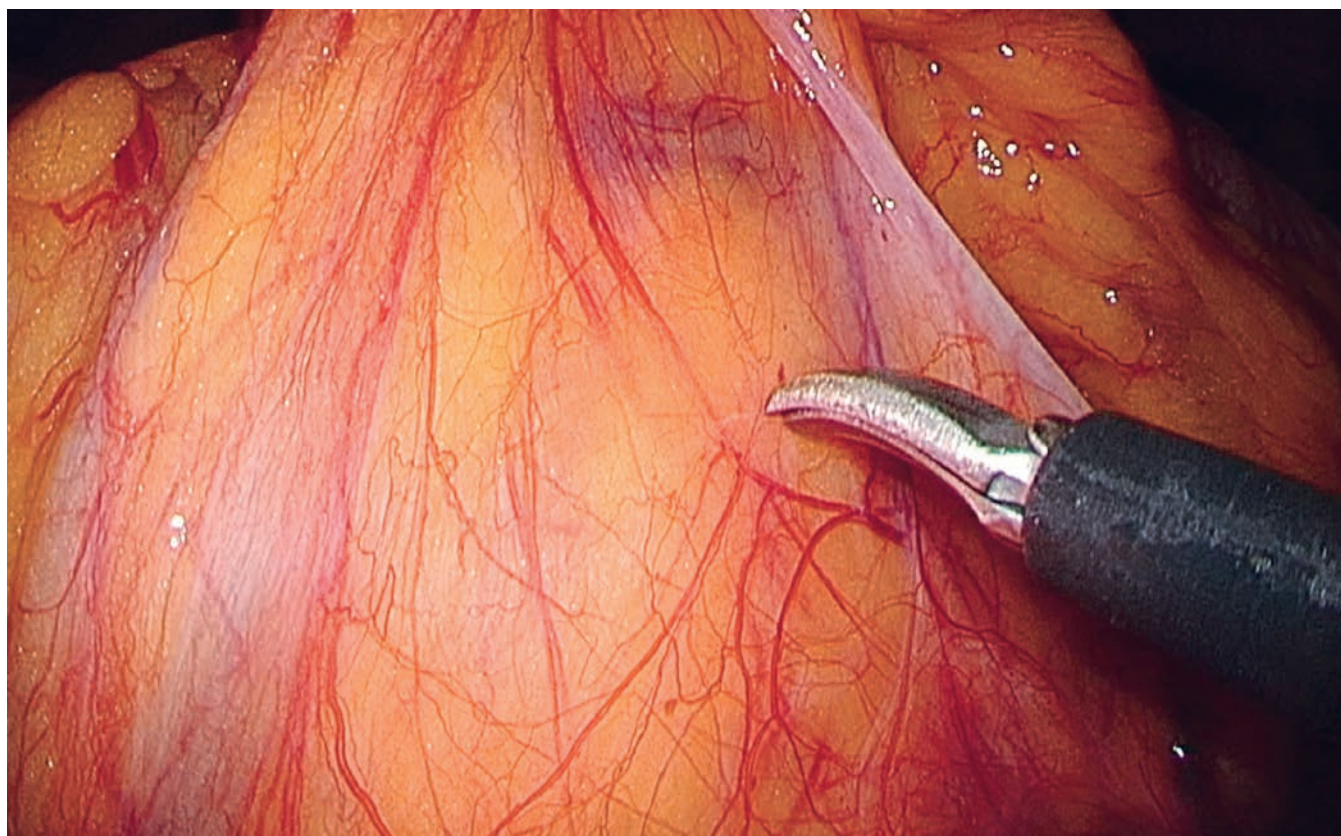

- State-of-the-art HD image quality never seen before in any operating room.
- HD quality in only 5 mm diameter for maximum surgeon comfort and patient safety.
- Unrivalled ENDOEYE efficiency for superior imaging and maximum surgeon comfort.

5 mm HD

The world's first autoclavable 5 mm HD deflectable videoscope. The advanced chip-on-the-tip technology delivers brighter and clearer images.

ENDOEYE FLEX

Four-way angulation (100 degrees) of the tip allows an excellent view of the tip of the energy device for optimal control.

Focus-free

Advanced optical design provides greater depth of field, eliminating any need for manual focusing.

Fog-free

The unique heating function on the tip of the scope prevents the endoscopic view from fogging. Instead of wiping the scope before and during the procedure, this feature maintains a fog-free view from start to finish.

Flexible tip technology

Technical specifications

Videoscopes and Camera heads					
	ENDOEYE FLEX 5	ENDOEYE 5 (0° or 30°)	ENDOEYE FLEX 10	ENDOEYE 10 (0° or 30°)	Camera head CH-S190-XZ
Outer diameter	5.4 mm	5.4 mm	10 mm	10 mm	
HDTV	YES	YES	YES	YES	YES
Bright NBI	YES	YES	YES	YES	YES
CCD	Mono-CCD	Mono-CCD	Multi-CCD	Multi-CCD	Multi-CCD
CCD on the tip	YES	YES	YES	YES	NO
Four-way angulation of the tip	YES	NO	YES	NO	NO
All-in-one design	YES	YES	YES	YES	NO
Autofocus (focus-free)	YES	YES	YES	YES	NO
Fog-free	NO	NO	YES	YES	NO
Optical zoom	NO	NO	NO	NO	YES (0.9–1.8)
Autoclavable	YES	YES	YES	YES	YES
Remote buttons	3	3	3	3	3
Weight	290 g	310 g	420 g	310 g	340 g