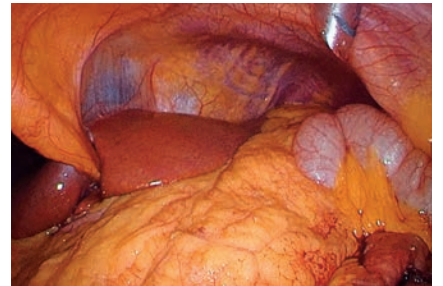

Focus-free view